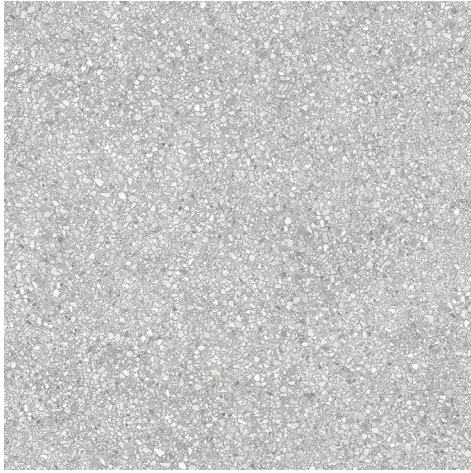

CHATEAU

PORCELAIN TILE

MADE IN USA

heroflooring.com

HERO
FLOORING

COLORS:

Ash

Ivory

Pearl

Shadow

SIZES:

12"x24"
Rectified

10"x24"
Half Hexagon

32"x32"
Rectified

MOSAICS & TRIM PIECES:

2"x2"
Mosaic

V1

UNIFORM APPEARANCE
Differences among pieces from the same production run are minimal.

V2

SLIGHT VARIATION
Clearly distinguishable differences in texture and/or pattern with similar colors.

V3

MODERATE VARIATION
While the colors present on a single piece of tile will be indicative of the colors to be expected on the other tiles, the amount of colors on each piece will vary significantly.

V4

SUBSTANTIAL VARIATION
Random color differences from tile to tile, so that one tile may have totally different colors from that on other tiles. Thus, the final installation will be unique.