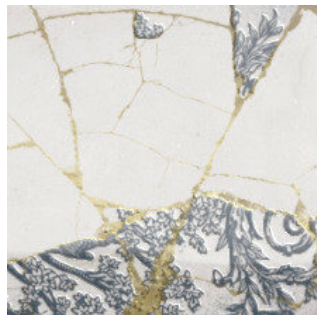

BISCAYNE

WALL TILE

COLORS:

Shell

Marine

Azure

Queenblue

Cream

Peach

Sienna

Umber

DECOS:

Border Milk

Border Azure

Border Peach

Border Umber

Blue Path Gold

Blue Patch Gold Decor

Brown Patch Gold

Brown Patch Gold Decor

SIZES:

8"x8"
(Decos only)

8"x24"
(Solid colors only)

TECHNICAL INFORMATION: