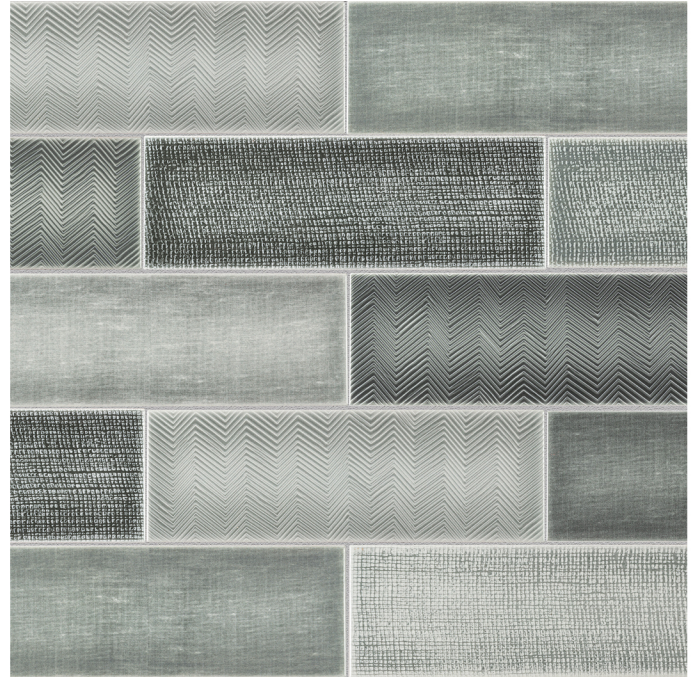

STEADY VIBES

1.

2.

PRODUCT SPECIFICATION

Color 1. Nashville | 2. Williamsburg

Size 4" x 12"

Material Ceramic

Thickness 7.0 mm