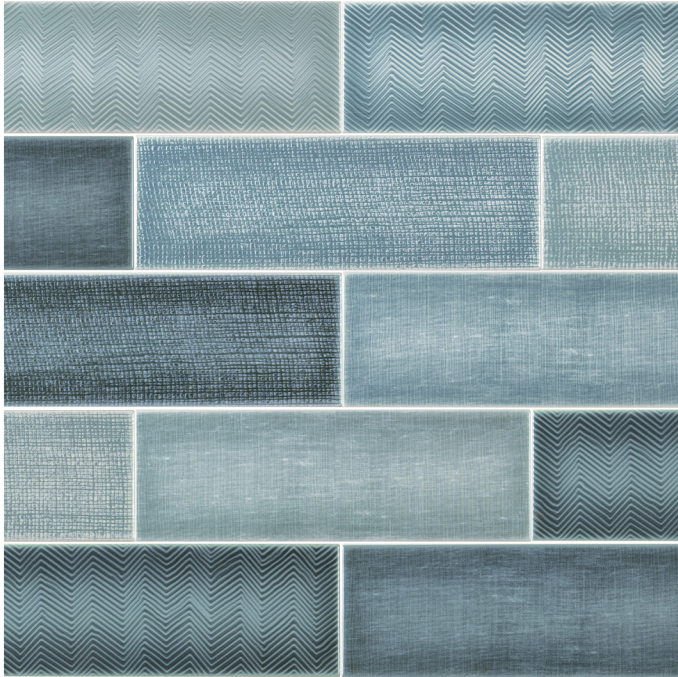

STEADY VIBES

1.

2.

PRODUCT SPECIFICATION

Color 1. Nashville | 2. Williamsburg

Size 4" x 12"

Material Ceramic

Thickness 7.0 mm