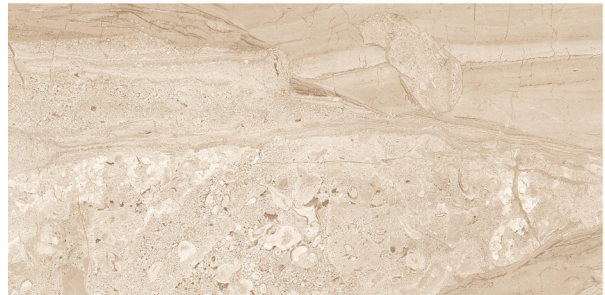

# RIDGE LINE

PORCELAIN TILE

**COLORS:**

Ashen Silk

Gris Naturalle

Bella Toscana

Italia Oro

Carrara Essence

Misty Silk

Dusky Onyx

**SIZES:**

11" Hexagon  
Matte/Polished

24"x48" Rectified  
Matte/Polished

12"x24" Rectified  
Matte/Polished

1"x2" Subway Mosaic  
Matte

1.25" Hexagon Mosaic  
Matte