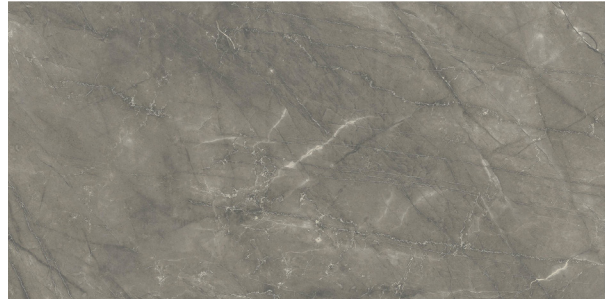

# RIDGE LINE

PORCELAIN TILE

**COLORS:**

Ashen Silk

Gris Naturalle

Bella Toscana

Italia Oro

Carrara Essence

Misty Silk

Dusky Onyx

**SIZES:**

11" Hexagon  
Matte/Polished

24"x48" Rectified  
Matte/Polished

12"x24" Rectified  
Matte/Polished

1"x2" Subway Mosaic  
Matte

1.25" Hexagon Mosaic  
Matte