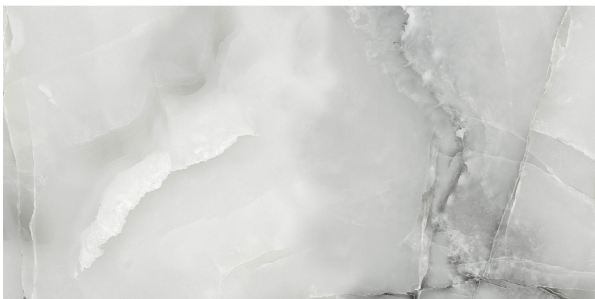

# RIDGE LINE

PORCELAIN TILE

**COLORS:**

Ashen Silk

Gris Naturalle

Bella Toscana

Italia Oro

Carrara Essence

Misty Silk

Dusky Onyx

**SIZES:**

11" Hexagon  
Matte/Polished

24"x48" Rectified  
Matte/Polished

12"x24" Rectified  
Matte/Polished

1"x2" Subway Mosaic  
Matte

1.25" Hexagon Mosaic  
Matte