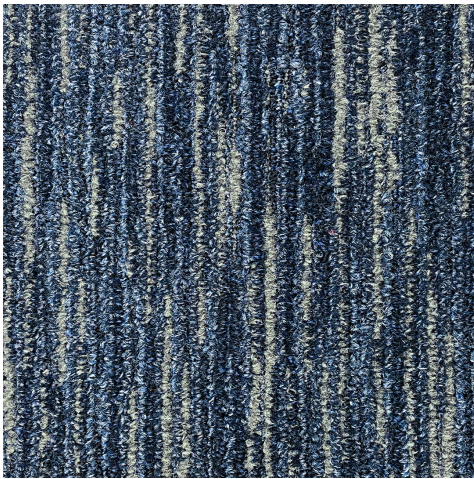

CAPTAIN

Carpet Tile

MADE IN USA

heroflooring.com

HERO
FLOORING

COLORS:

Magnetite

Onyx

Cobalt

Platinum

TECHNICAL INFORMATION:

SPECS	HERO VALUES
Product Type	Carpet Tile
Size	12x36 in. or 24x24 in.
Yarn	Solution Dyed
Gauge	1/12
Tufted Weight	26 oz.