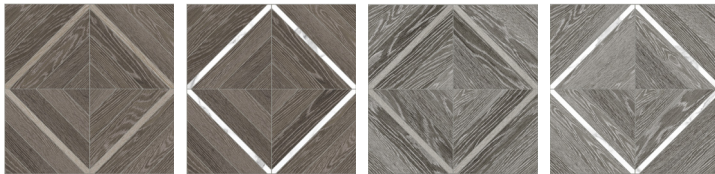

GROVE

PORCELAIN TILE

COLORS:

Paper Birch

French Oak

Beachcomber

Sequoia

Ash

Grey Ridge

SIZES:

8"x48" – 10mm
Rectified Matte

6"x36" – 10mm
Rectified Matte

4"x24" – 10mm
Rectified Matte

MOSAICS:

Paper Birch French Oak Ash Beachcomber Beachcomber with Statuario

Sequoia Sequoia with Statuario Grey Ridge Grey Ridge with Statuario

V1

UNIFORM APPEARANCE
Differences among pieces from the same production run are minimal.

V2

SLIGHT VARIATION
Clearly distinguishable differences in texture and/or pattern with similar colors.

V3

MODERATE VARIATION
While the colors present on a single piece of tile will be indicative of the colors to be expected on the other tiles, the amount of colors on each piece will vary significantly.

V4

SUBSTANTIAL VARIATION
Random color differences from tile to tile, so that one tile may have totally different colors from that on other tiles. Thus, the final installation will be unique.