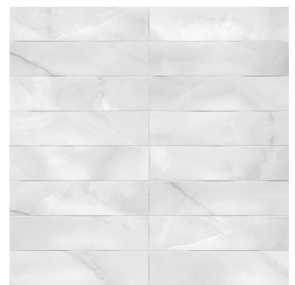

Onyx Suave

**3×12 ARTISAN PRESSED MATTE:**

Calacatta Dolce

Bianco Vita

Statuario Valore

Onyx Suave

**TECHNICAL INFORMATION:**

SPECS	STANDARD	HERO VALUES
ABRASION RESISTANCE	ANSI / ISO	CLASS 0
SCRATCH HARDNESS	ANSI / ISO - (Mohs)	MATTE 2
SLIP RESISTANCE	ANSI - DCOF (WET)	MATTE N/A
	ISO - R VALUE	MATTE N/A
WATER ABSORPTION	ANSI / ISO	10% ≤E ≤16% - P4

**V3**

**MODERATE VARIATION**  
While the colors present on a single piece of tile will be indicative of the colors to be expected on the other tiles, the amount of colors on each piece will vary significantly.