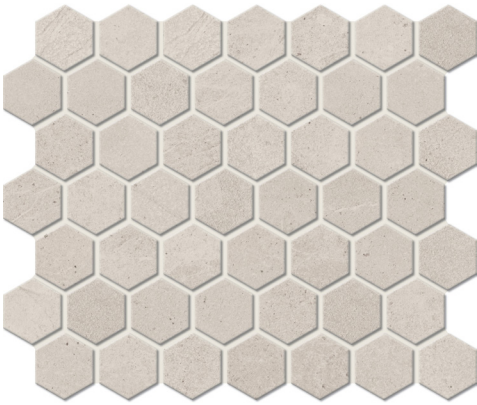

## GLAZED PORCELAIN FLOOR TILE:

Buff

Ash

## GLAZED CERAMIC MOSAIC:

Buff

Ash

## SIZES:

12x24  
Floor Tile