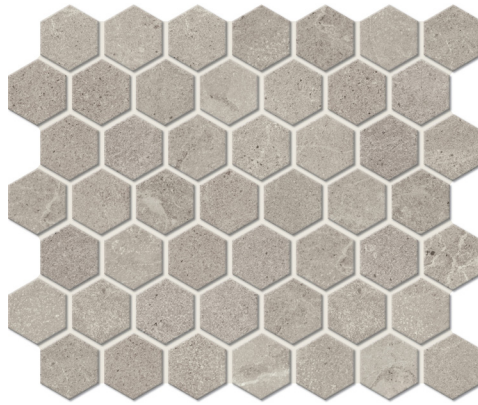

## GLAZED PORCELAIN FLOOR TILE:

Buff

Ash

## GLAZED CERAMIC MOSAIC:

Buff

Ash

## SIZES:

12x24  
Floor Tile