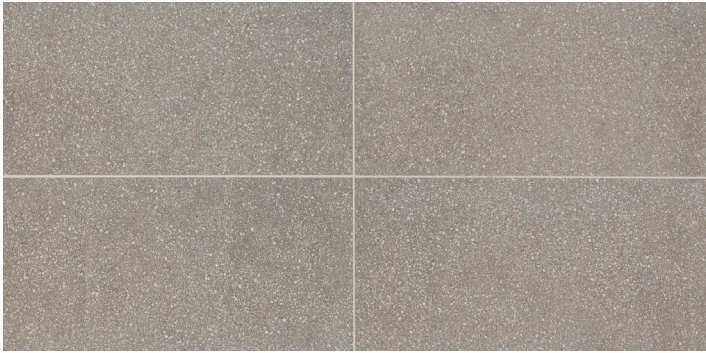

PEBBLES

PORCELAIN TILE

MADE IN USA

heroflooring.com

HERO
FLOORING

PEBBLES

Porcelain Tile

COLOR:

White

Light Gray

Medium Gray

PEBBLES

Porcelain Tile

SIZE:

24"x24" Floor Tile
5/16" Thickness

12"x24" Floor Tile
5/16" Thickness